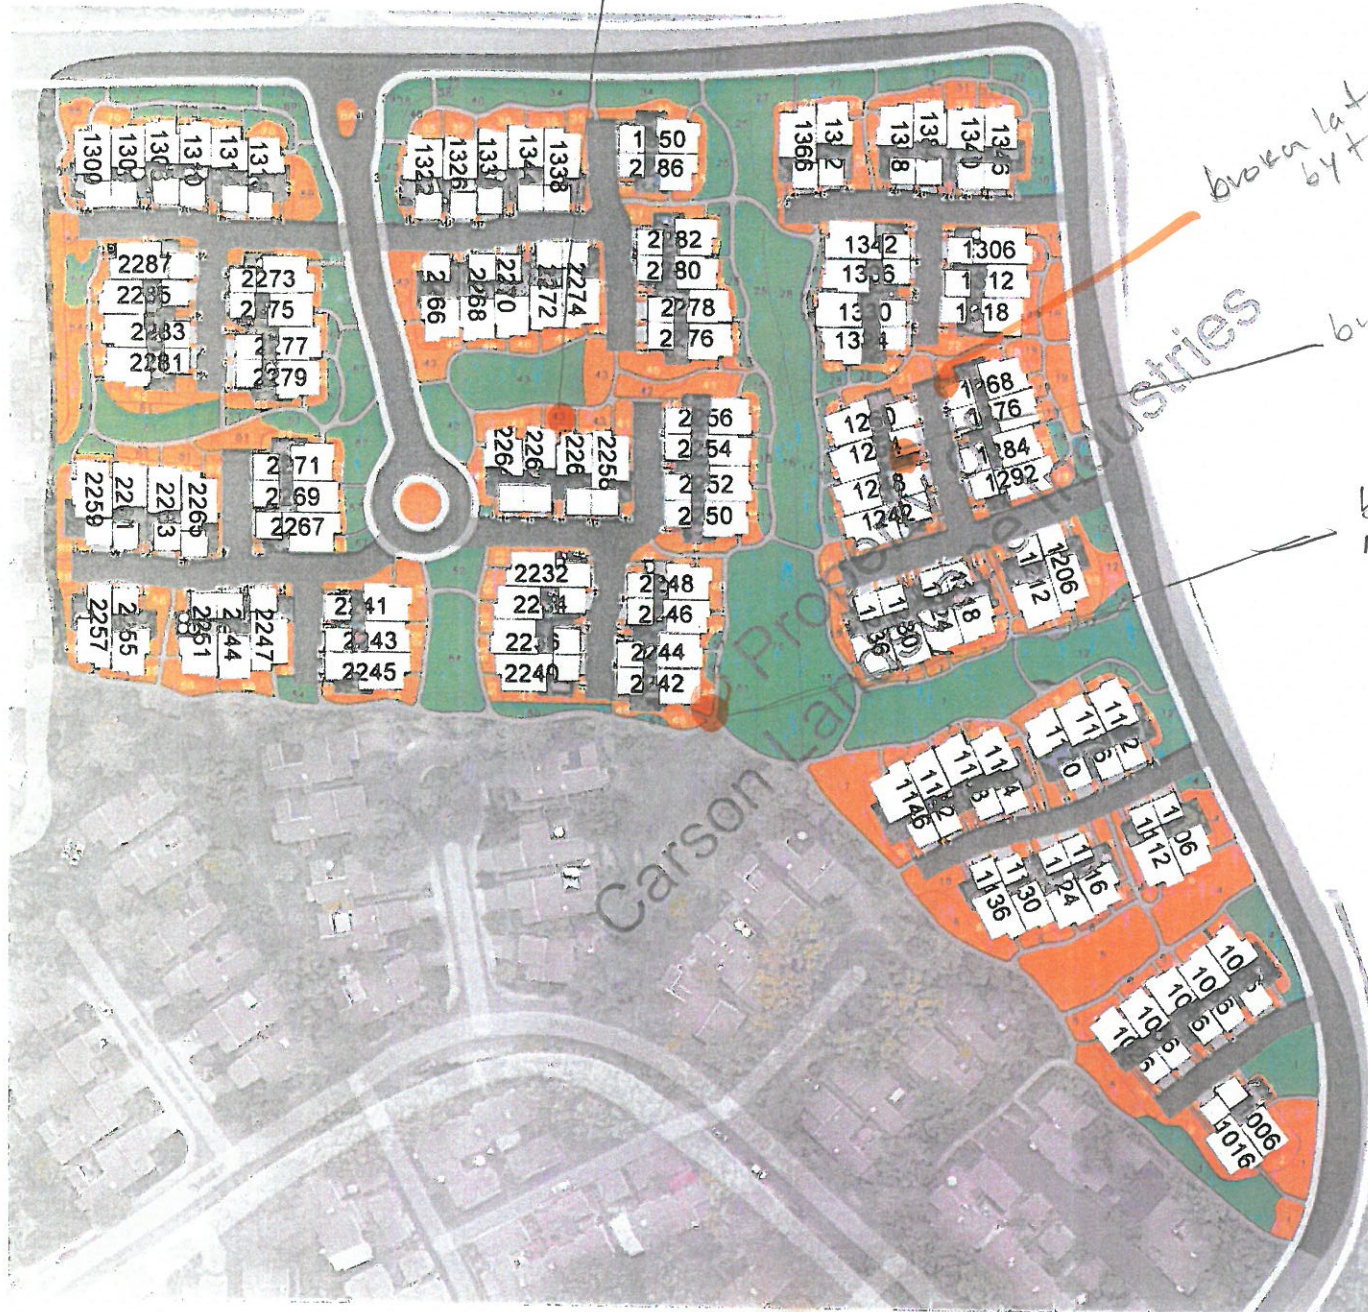

Nepenthe Owners Association  
Zone 2—Controller B

*broken  
retrofit line*

Irrigation Controller Map  
12/1/2021

*broken lateral  
by tree*

*broken retrofit  
line*

*broken  
retrofit line*

Carson Landscape Industries