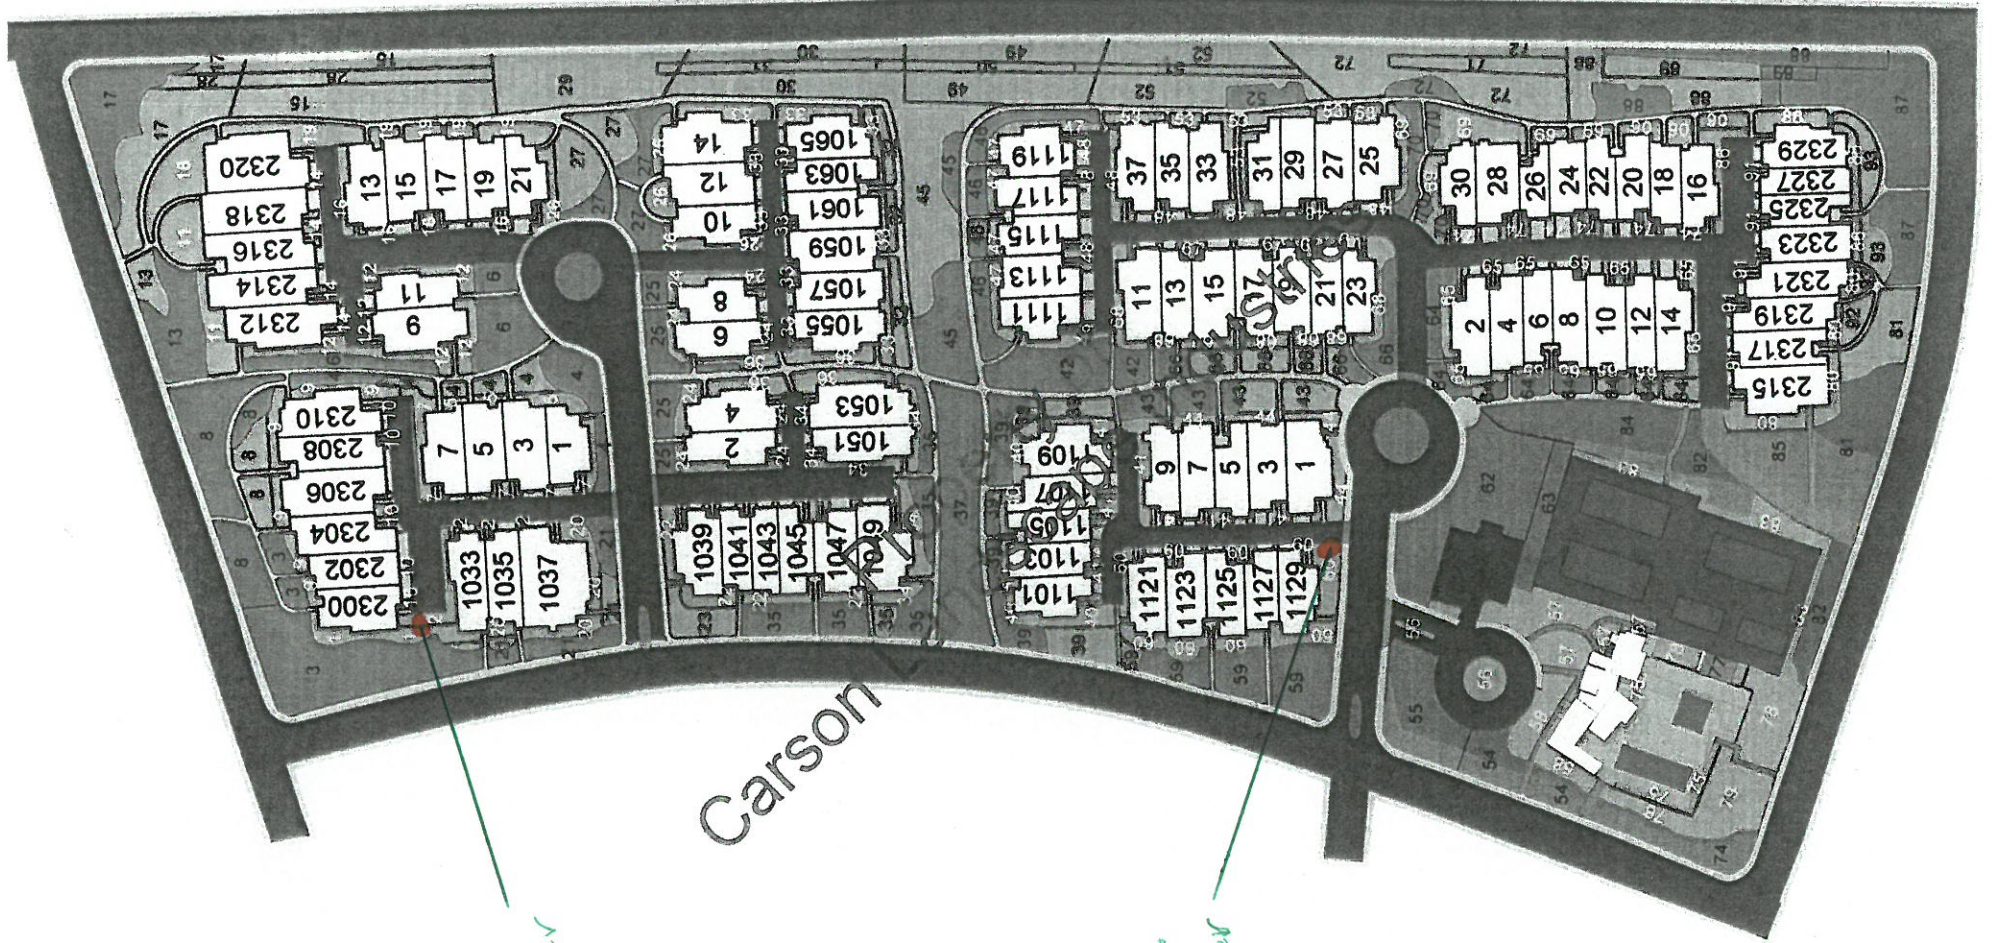

Nepentne Owners Association
Zone 1—Controller A

Irrigation Controller Map
12/1/2021

4 St.
Decoder

1 St.
Decoder